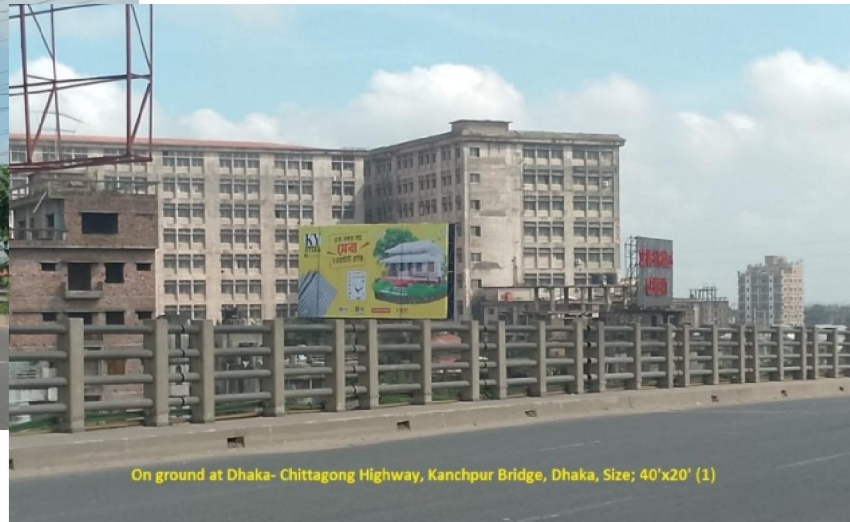

Location Details

District : Dhaka

Location Name : Rooftop of Building at Telghat, Opposite of Sadarghat Launch Terminal, Dhaka.

Facing : Sadarghat launch Terminal, Dhaka

Billboard Size : W-50' x H-25'

Total Sft : 1250 sft.

Location: Unipole beside Kanchpur Bridge (Dhaka- Chattogram Highway), Dhaka.

Location Details

District : Dhaka

Location Name : Unipole beside Kanchpur Bridge (Dhaka- Chattogram Highway), Dhaka.

Billboard Size : W-40' x H-20' x 2

Total Sft : 1600 sft.

Location: Sonar Bangla plaza, Dhaka-Bhanga Expressway, Panchchar, Shibchar, Madaripur

Location Details

District : Faridpur

Location Name : Sonar Bangla plaza, Dhaka-Bhanga Expressway, Panchchar, Shibchar, Madaripur