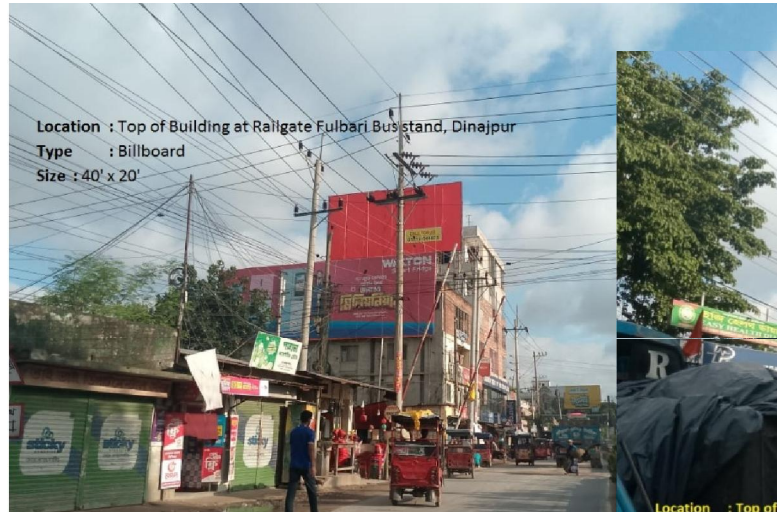

Location: Railgate, Fulbari bus Stand, Dinajpur

Location Details

District : Dinajpur

Location Name : Railgate, Fulbari bus Stand, Dinajpur

Billboard Size : W-40' x H-20'

Total Sft : 800 sft.